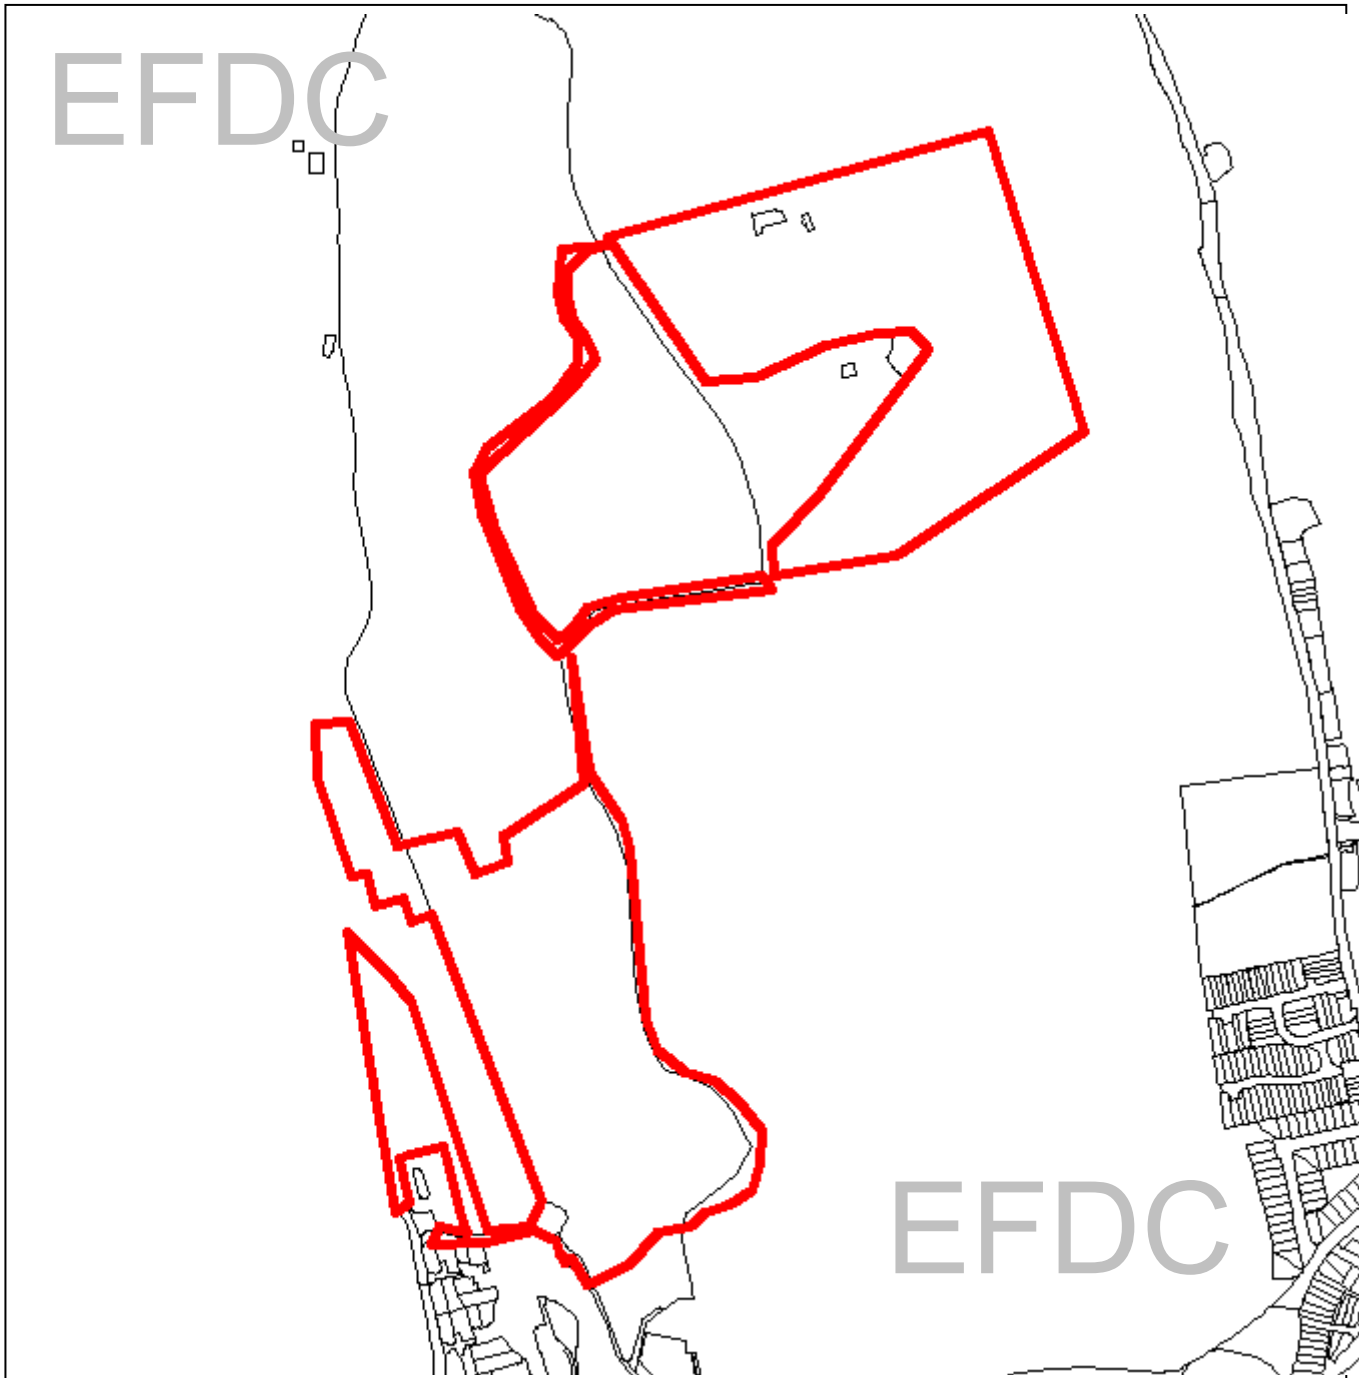

# Epping Forest District Council

Agenda Item Number

Unauthorised reproduction infringes  
Crown Copyright and may lead to  
prosecution or civil proceedings.

Contains Ordnance Survey Data. ©  
Crown Copyright 2013 EFDC License No:  
100018534

Contains Royal Mail Data. © Royal Mail  
Copyright & Database Right 2013

Application Number:	EPF/3028/15
Site Name:	Gunpowder Mill, Powdermill Lane/Access off Beaulieu Drive, Waltham Abbey, EN9 1JY
Scale of Plot:	1/7500